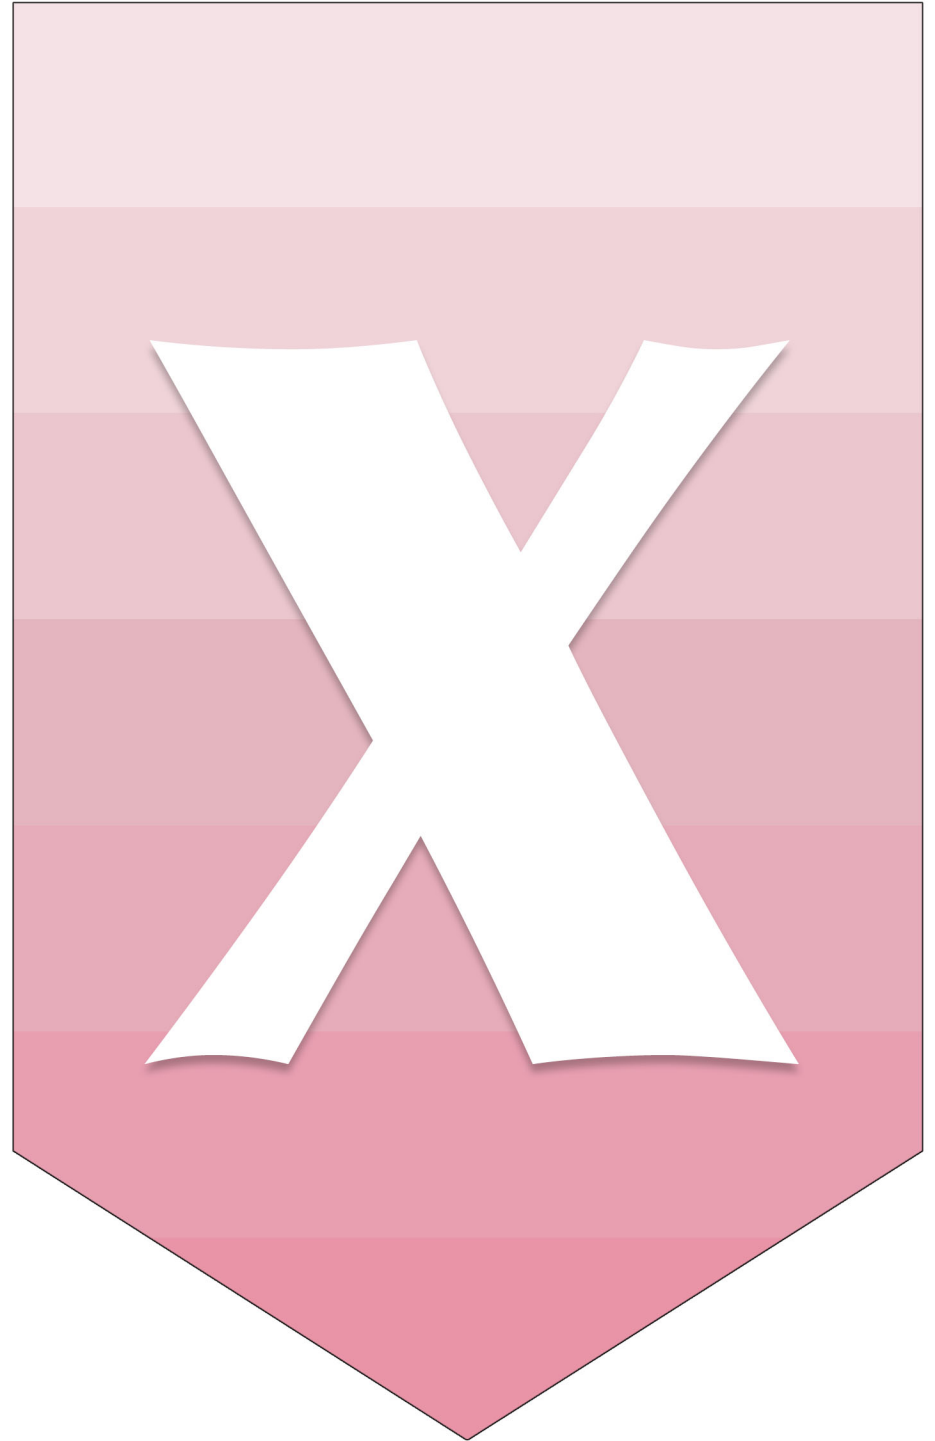

A shield-shaped graphic with a vertical gradient from light pink at the top to dark pink at the bottom. A large, white, serif letter 'S' is centered on the shield.

S

A shield-shaped graphic with a vertical gradient from light pink at the top to dark pink at the bottom. A large, white, serif letter 'T' is centered on the shield.

T

A shield-shaped graphic with a vertical gradient from light pink at the top to dark pink at the bottom. The shield has a thin black outline and a pointed bottom. In the center of the shield is a large, white, stylized number '1' with a slight shadow effect.

1

A shield-shaped graphic with a vertical gradient from light pink at the top to dark pink at the bottom. The shield has a thin black outline and a pointed bottom. In the center of the shield is a large, white, stylized number '2' with a slight shadow effect.

2

3

4

5

6

A shield-shaped graphic with a vertical gradient from light pink at the top to dark pink at the bottom. The number 7 is written in a large, white, stylized font with a slight shadow effect, centered on the shield.